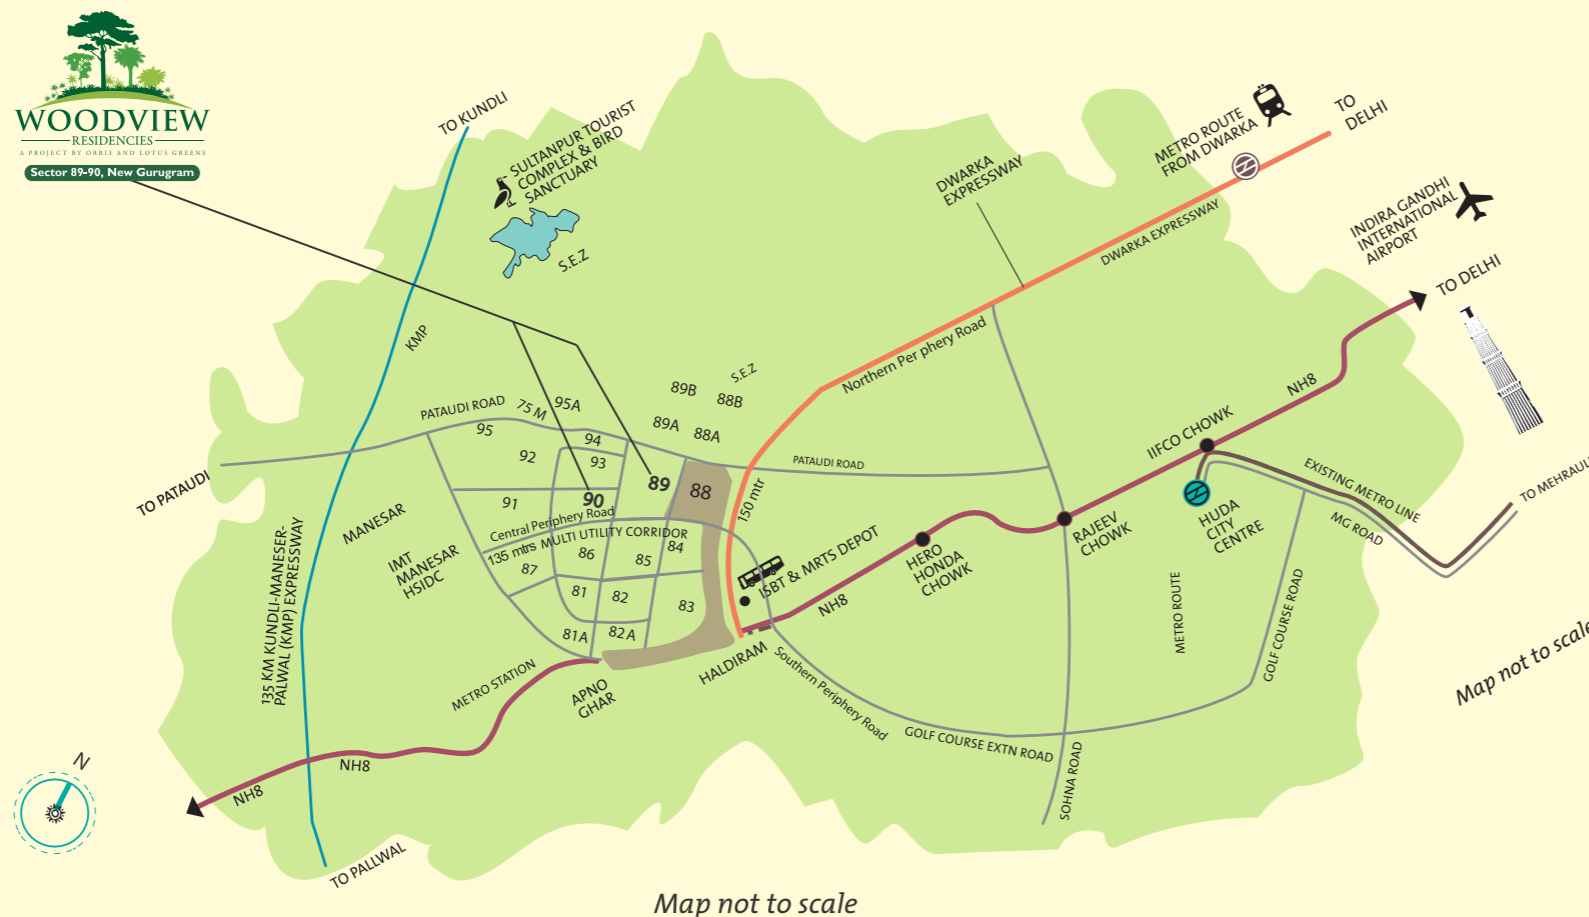

### Distance from Sector 89

Dwarka Expressway	2 mins	IMT Manesar	10 mins
NH8	5 mins	Rajiv Chowk	15 mins
Manesar Toll	7 mins	IIFCO Chowk	10 mins
Haldiram	10 mins	Airport	25 mins

expect the best